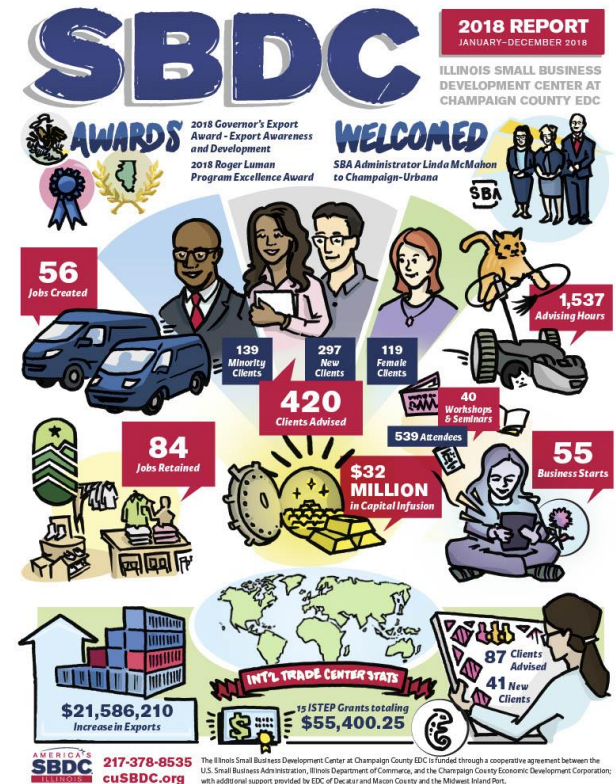

» Illinois Small Business Development Center

- » January – December 2018:
 - » 420 clients advised, 1,537 advising hours
 - » 55 business starts - 56 jobs created, 84 jobs retained
 - » ~\$32 million in capital infusion
 - » 40 workshops/seminars, 539 attendees
- » International Trade Center
 - » 87 clients advised, 41 new clients
 - » \$21,586,210 increase in exports
 - » 15 ISTEP grants totaling \$55,400.25