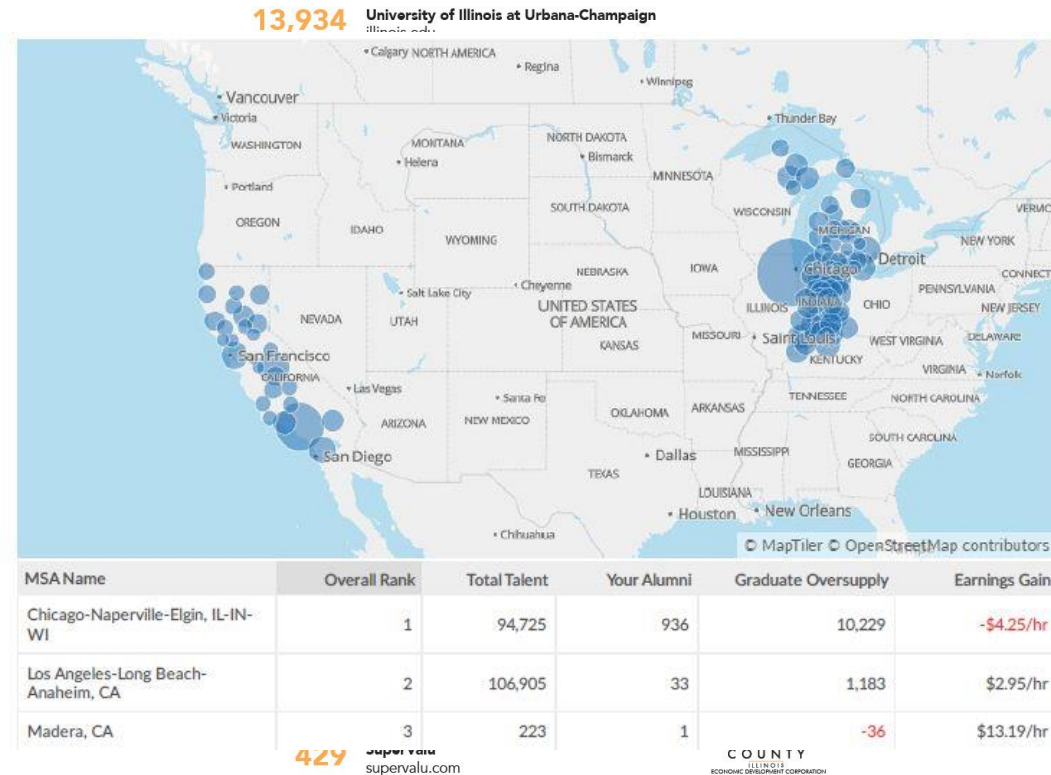

» Data Management

- » Top Employers Directory
- » Talent Attraction Reports
  - » Alumni
  - » Graduate Oversupply
  - » Earnings Gain
- » Economy Overview
- » Regional Comparison Reports