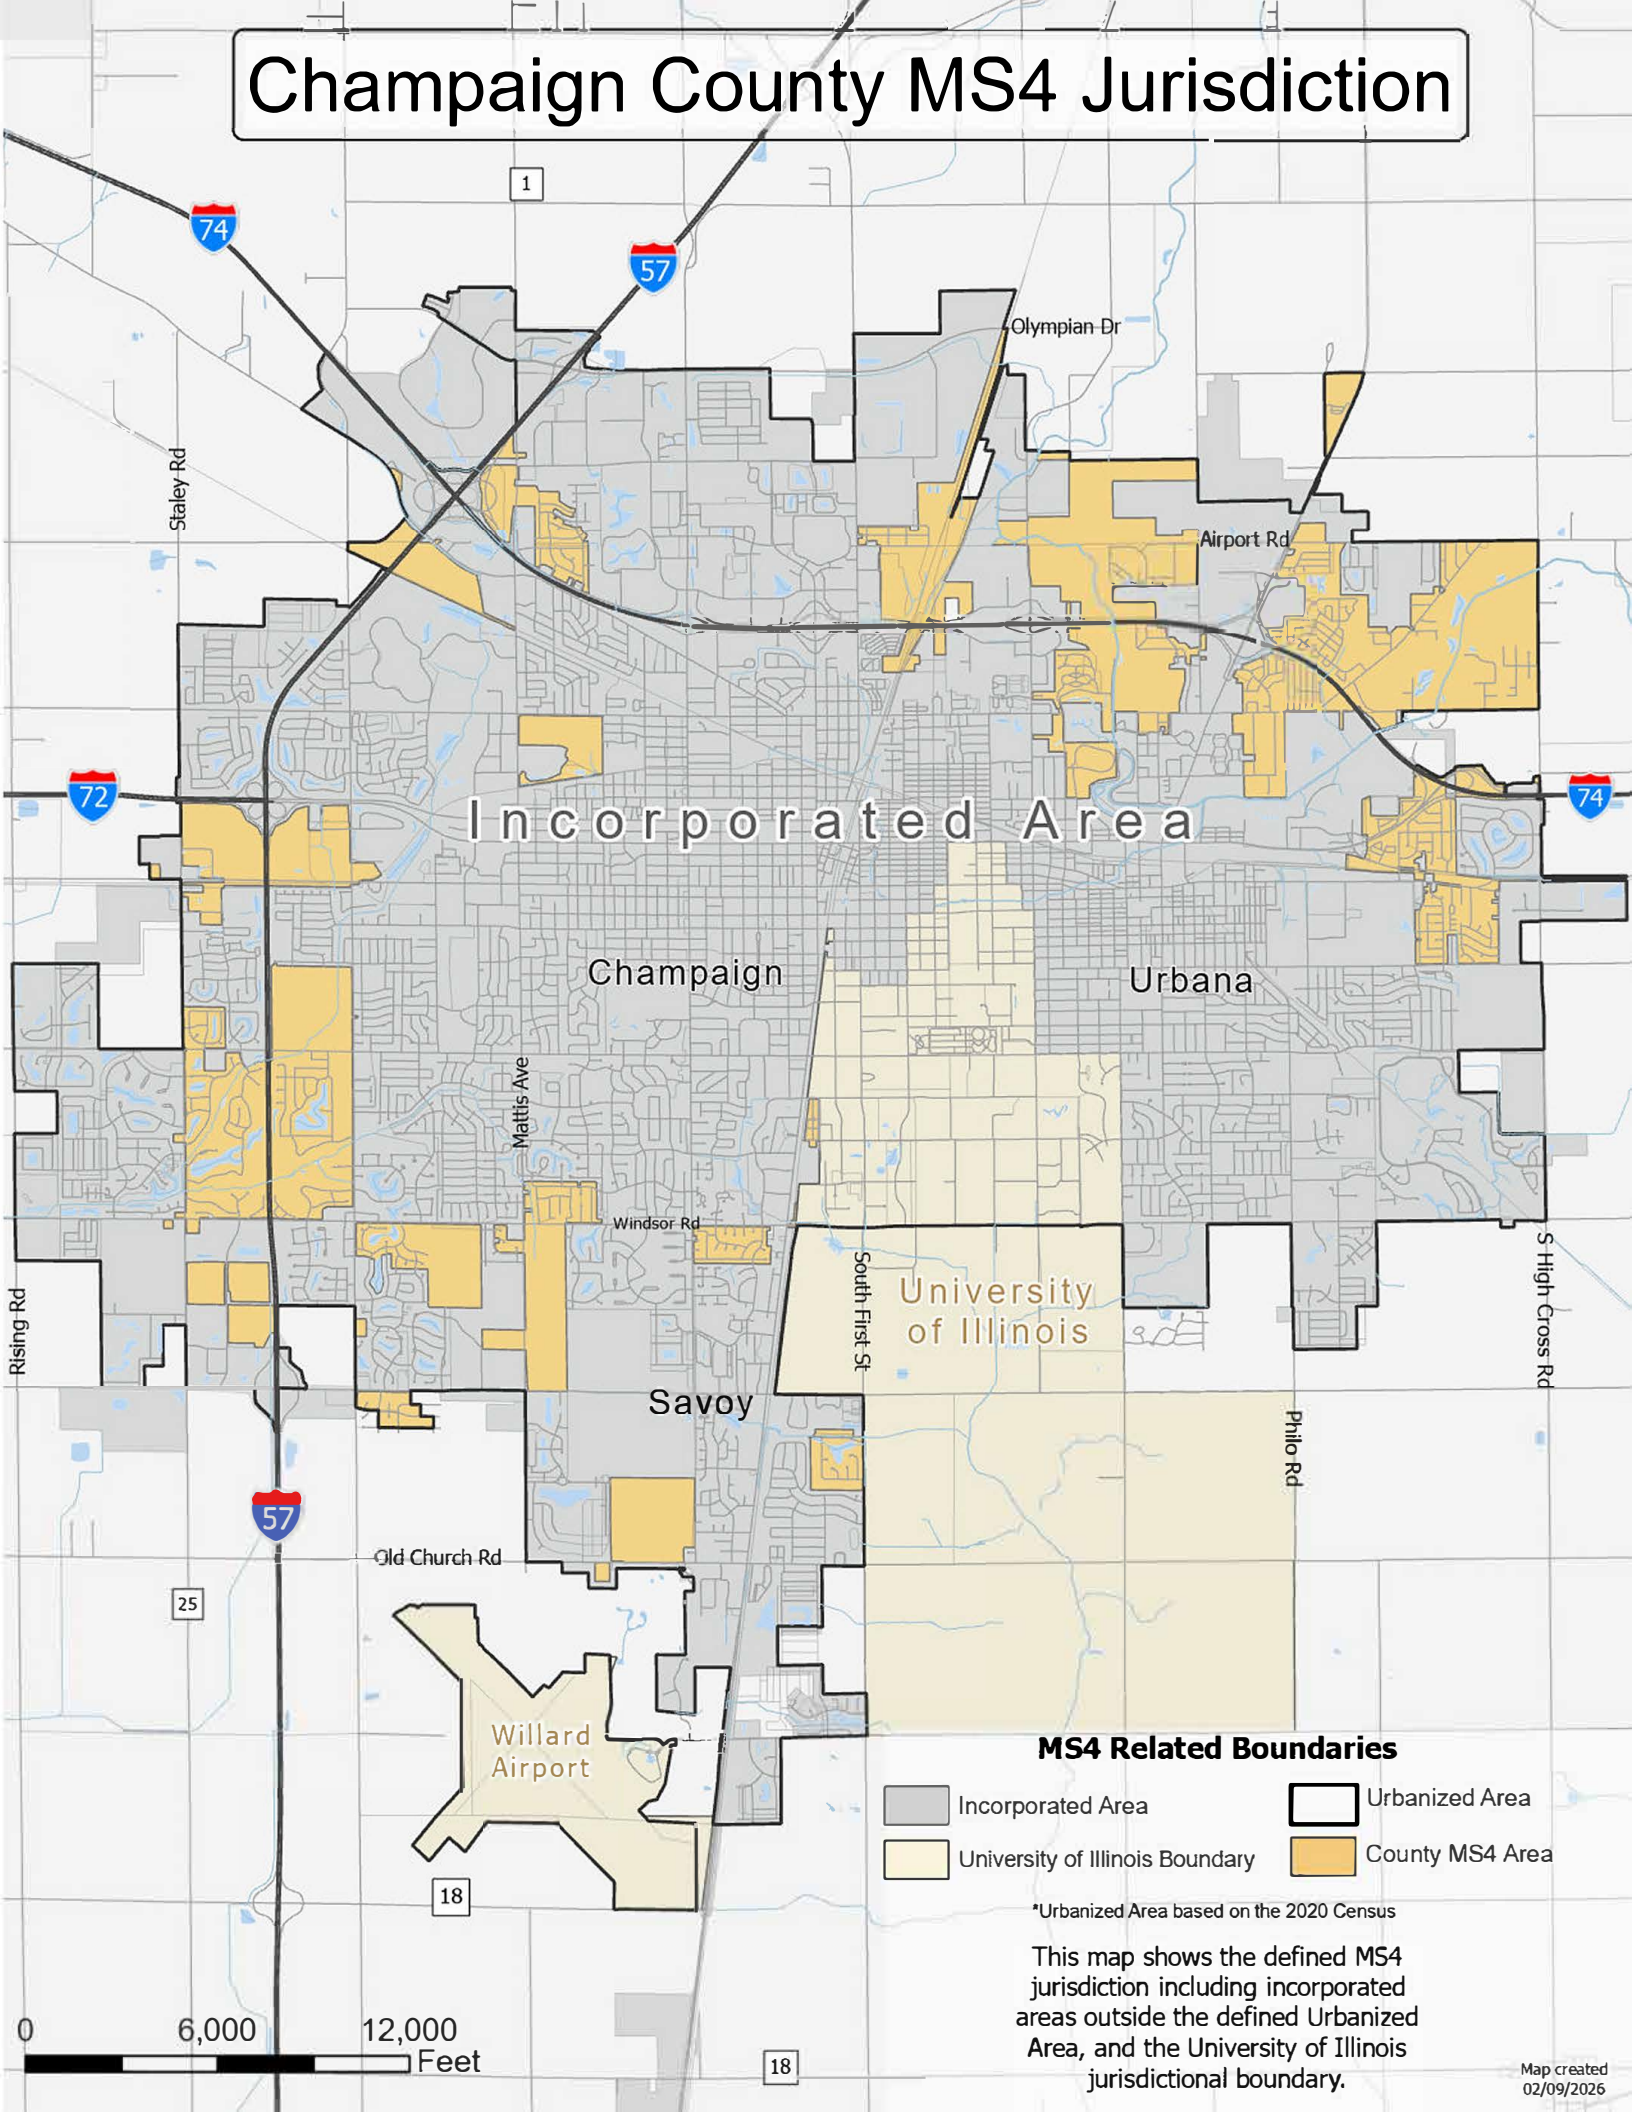

Champaign County MS4 Jurisdiction

Incorporated Area

Champaign

Urbana

Savoy

University of Illinois

Willard Airport

MS4 Related Boundaries

- Incorporated Area
- Urbanized Area
- University of Illinois Boundary
- County MS4 Area

*Urbanized Area based on the 2020 Census

This map shows the defined MS4 jurisdiction including incorporated areas outside the defined Urbanized Area, and the University of Illinois jurisdictional boundary.